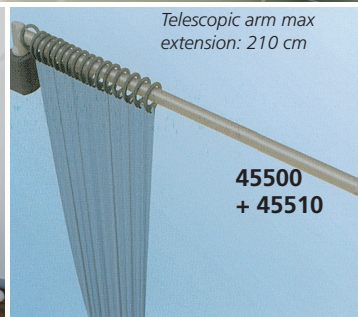

AN INTEGRATED SYSTEM OF TREVIRA® CURTAINS

A COMPLETE SEPARATION SYSTEM

A complete system to create separations inside hospital rooms or outpatient wards.

System includes

4 STRUCTURES - include rings

- window curtain rails
- cabin curtain rail
- adjustable wall arms
- trolleys with 1 or 2 curtains

Size: 80x80 cm, need curtain 225xh 180 cm

Swing arm curtains - manual or electrical

Swing arm curtain is adjustable horizontally (180°) and can be bent down to 90° (45501 only) when not in use.

Telescopic tubular arm extension: open 210 cm, closed 88 cm (45500 and 45503) or 100 cm (45501).

Rings allow curtains to slide smoothly.

Trolley curtains - 1 or 2 curtains

Trolley made of stainless steel AISI 304 with 4 revolving castors (2 lockable). It allows the use of 1 curtain 225xh 145 cm (45505) or 2 curtains (45506), 1 long 225xh 145 cm and 1 short 175xh 145 cm. Arm can be bent down to 90° when not in use and curtain remains tied up.