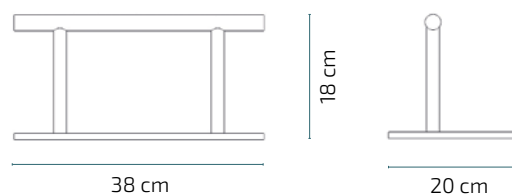

BAN

Footrest

Mirplay
salon

FEATURES

- Manufactured in stainless steel
- Anti-slip eva rubber base

COLOR

WEIGHT

6Kg

VOLUME

0,007m³

BOX

A_ 43cm x 24cm x 7cm